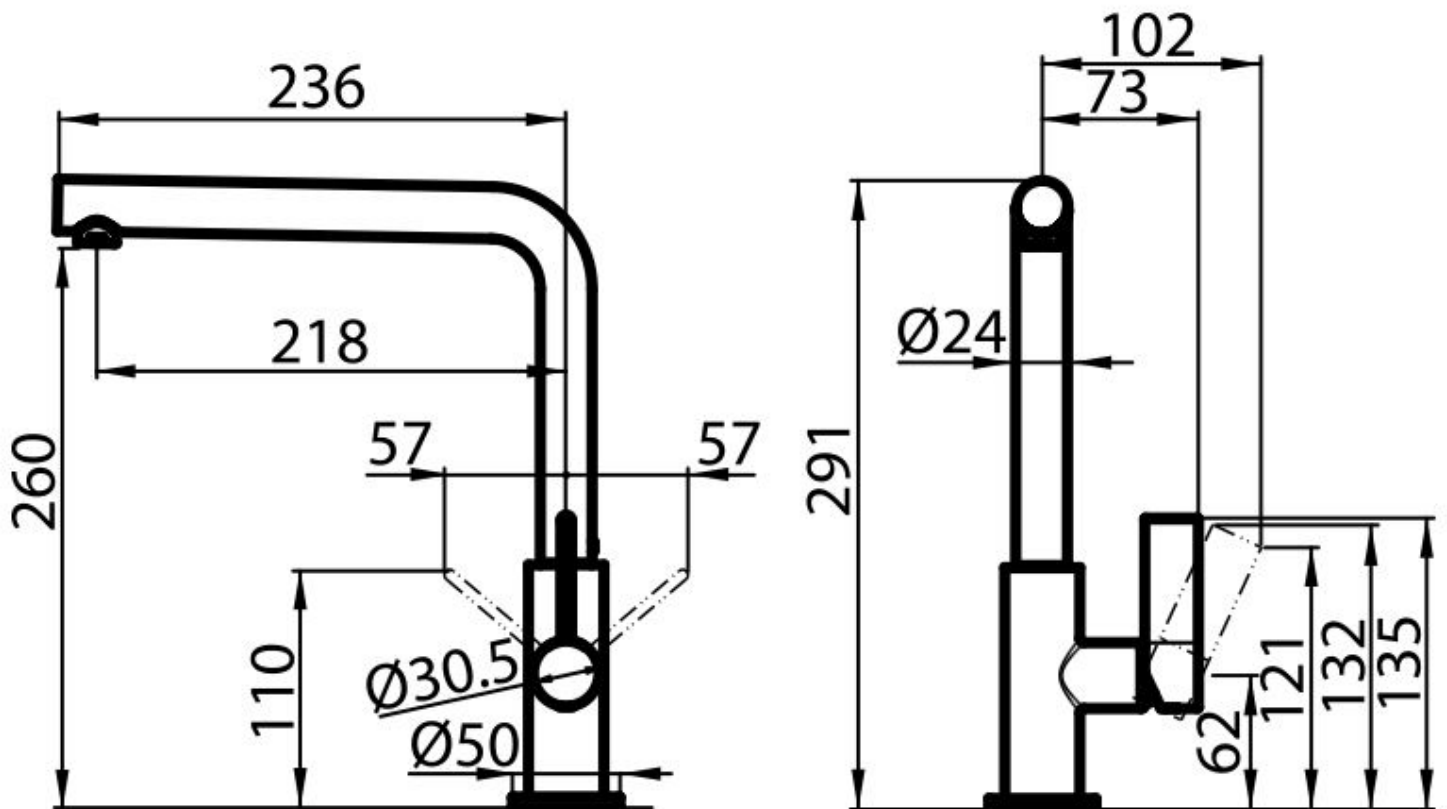

FEATURES

Rotating angle

All the taps have a wide angle of rotation. Some models even permit a full 360° rotation.

Strengthening plate

Foster's mixer taps are equipped with the strengthening plate that offers perfect stability on any sink.

TECHNICAL DATA